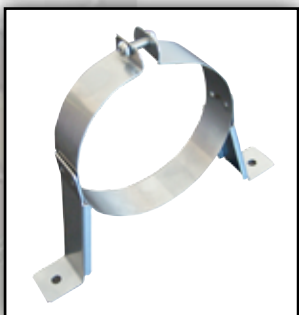

Tankless Venting and Accessories

**REVISED
SEPT. 2017**

Includes
Ultra Low-NOx
and Condensing
Products

TANKLESS VENTING

Simple Leak-Proof Gasketed Connections – No Sealant Required. **High Quality** – Category III Stainless Steel.
Versatile – Vertical and Horizontal Terminations. **Convenient** – Vent Kits Available.
UL Listed. All Connections have Heat Resistant Rubber Gaskets

PART #	DESCRIPTION	
WALL THIMBLE		
100112732	Wall Thimble (4"-7")	
100112733	Wall Thimble (5"-10")	
SUPPORT		
100112409	Support Strap 4"	
STRAIGHT		
100112407	6" Straight Vent Pipe	
100112406	12" Straight Vent Pipe	
100112404	24" Straight Vent Pipe	
100112403	36" Straight Vent Pipe	
100112402	48" Straight Vent Pipe	
ADJUSTABLE		
100112405	Adjustable Vent Pipe (7" - 9.9")	
ELBOW		
100112401	45 Degree Elbow	
100112400	90 Degree Elbow	
ADAPTOR		
100112399	Female-Female Adaptor	
100112184	Direct Vent Conversion Kit	
BACKFLOW PREVENTION		
100112416	4" Backflow Preventer & F-F Adaptor	
FIRESTOP		
100112408	Vertical Firestop	

PART #	DESCRIPTION	
TERMINATION		
100112424	Sidewall Vent Terminator (Hood and Wall Thimble (4"-7"))	
100112425	Sidewall Vent Terminator (Hood and Wall Thimble (5"-10"))	
100112419	Sidewall Vent Terminator (Hood)	
100112415	Rain Cap	
100112163	3" Concentric PVC Termination	
CONDENSATION DRAIN		
100112414	Drain Tee (Horizontal)	
100112413	Drain Tee (Vertical)	
ROOF FLASHING		
100112412	Flat Roof Flashing	
100112411	Angled Roof Flashing	
STORM COLLAR		
100112410	Storm Collar	